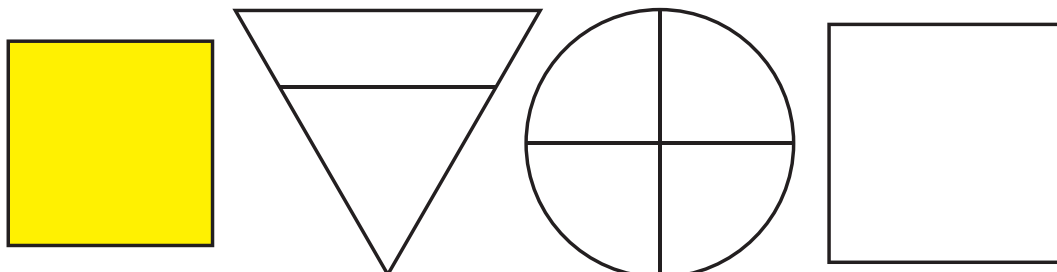

Symbols of Earth

Earth Incense

2 parts pine resin
or needles
1 part patchouly
1 pinch salt
1 pinch cypress oil

Earth Oil

4 drops patchouly
4 drops cypress
1/8 cup base oil

Earth Herbs

Barley	Patchouly
Corn	Pea
Mugwort	Potato
Mushrooms	Tulip
Oats	Turnip
Oak Moss	Wheat